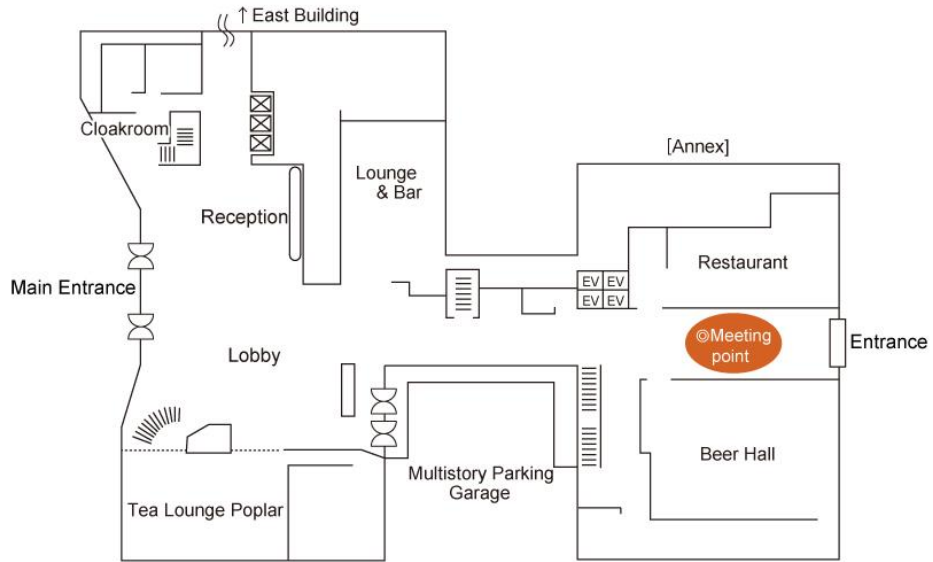

ANA 札幌薄野假日酒店

■ ANA Holiday Inn Sapporo Susukino
1st Floor Lobby

札幌全日空皇冠假日酒店

■ANA CROWNE PLAZA SAPPORO Center of the Lobby on the 1st Floor

札幌新大谷酒店

■New Otani Inn Sapporo 1st Floor Lobby

札幌格兰酒店

■Sapporo Grand Hotel
"Annex" 1st Floor Lobby

龙伊顿札幌大酒店

■Royton Sapporo
1st Floor Convention Entrance

Mystays Premier 札幌公园酒店

■Hotel Mystays Premier Sapporo Park
1st Floor Lobby

东急札幌卓越酒店

■Sapporo Excel Hotel Tokyu
1st Floor Lobby

札幌东急 REI 酒店

■Sapporo Tokyu REI Hotel
1st Floor Lobby