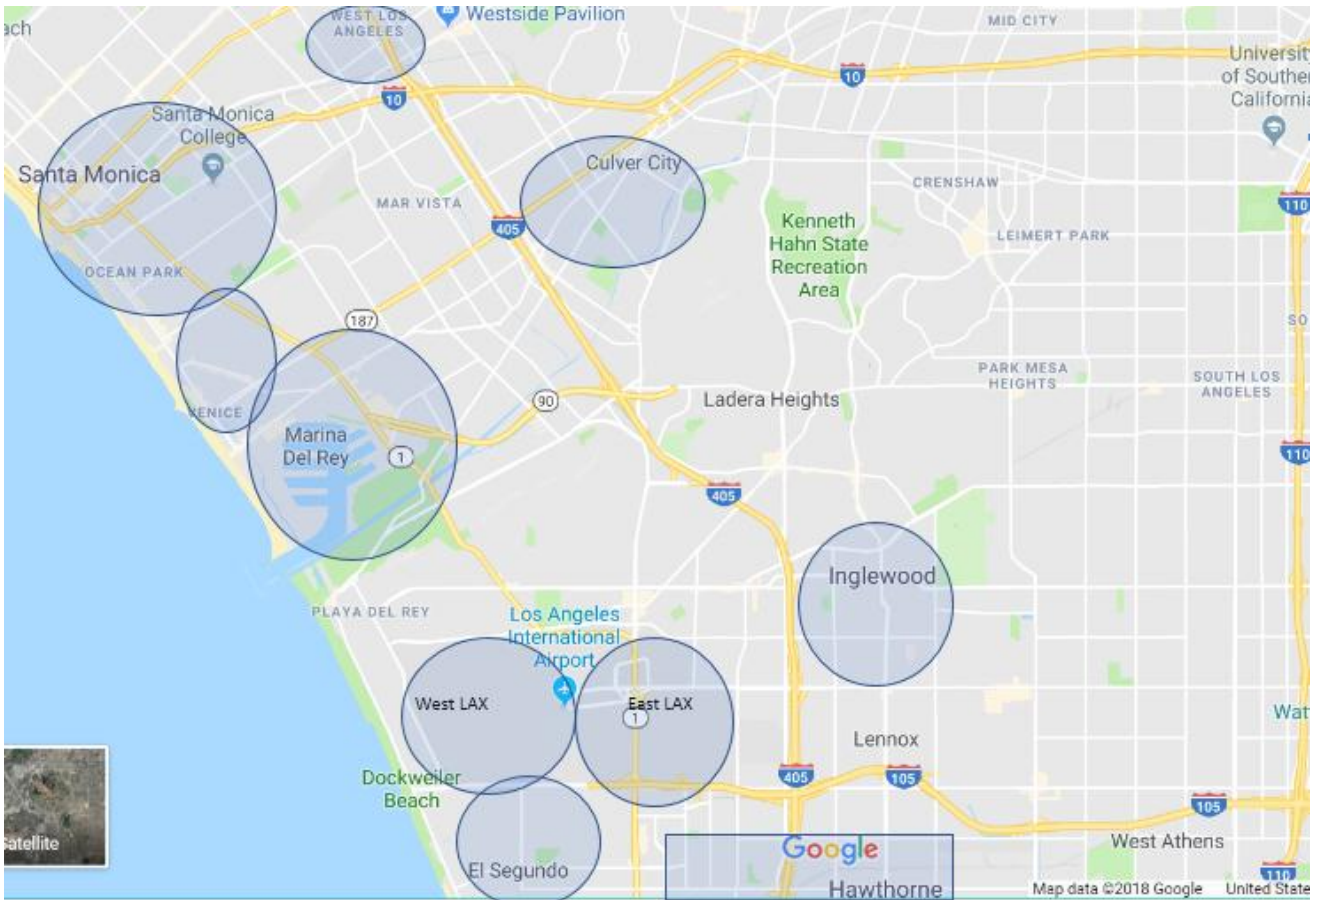

好莱坞地区接送区域

- Hollywood, West Hollywood, Beverly Hills, Brentwood, Bel Air
- Century City, Santa Monica, West LA
- Universal City, Studio City, Sherman Oaks
- Mid Wilshire, East Hollywood, Downtown LA
- Pasadena, Glendale, Burbank

圣莫尼卡地区接送区域

- Santa Monica, Venice, Marina del Rey

洛杉矶机场地区接送区域

- Santa Monica, West LA, Venice, Marina del Rey, East LAX
- West LAX, Culver City
- Lawndale, El Segundo, Hawthorn, Redondo Beach

阿纳海姆地区接送区域

- Anaheim
- Garden Grove, Buena Park
- Orange City, Fullerton